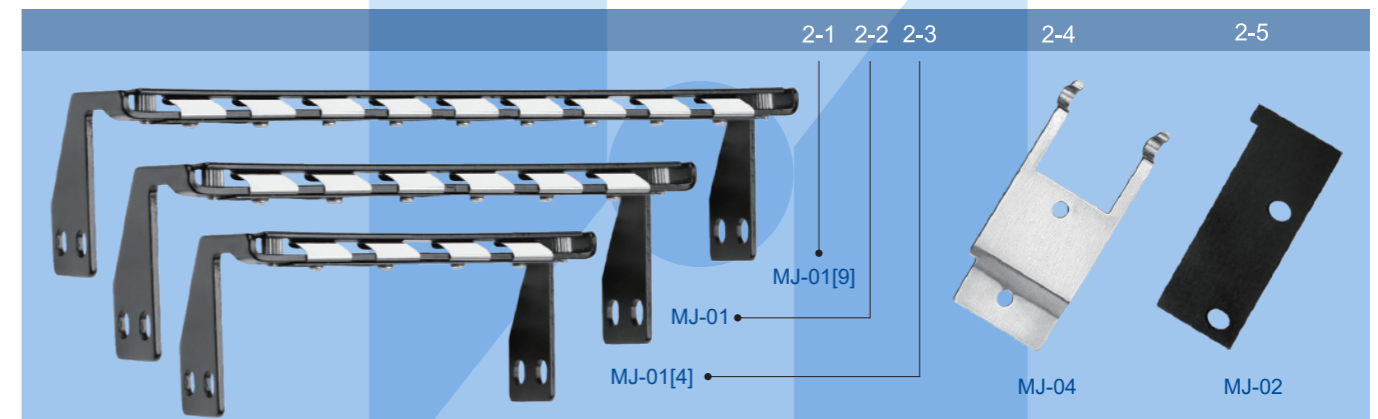

# 电脑绣花机附亮片绣刀类

KNIVES FOR COMPUTERIZED SEQUIN EMBROIDERY MACHINES

INDUSTRIAL SEWING MACHINES SPARE PARTS

FOR NANBANG/亮片绣