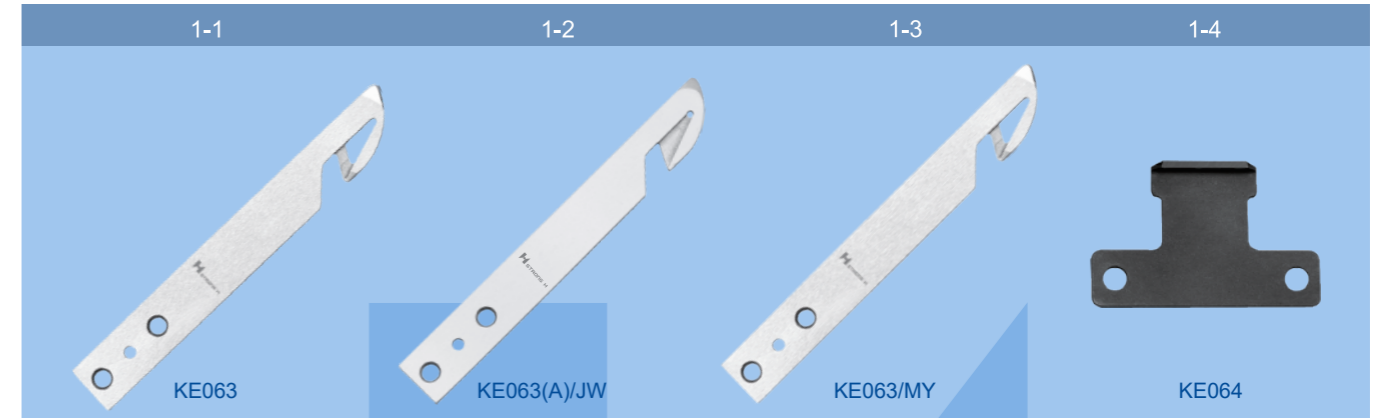

# 电脑绣花机附亮片绣刀类

KNIVES FOR COMPUTERIZED SEQUIN EMBROIDERY MACHINES

INDUSTRIAL SEWING MACHINES SPARE PARTS

FOR NANBANG/亮片绣