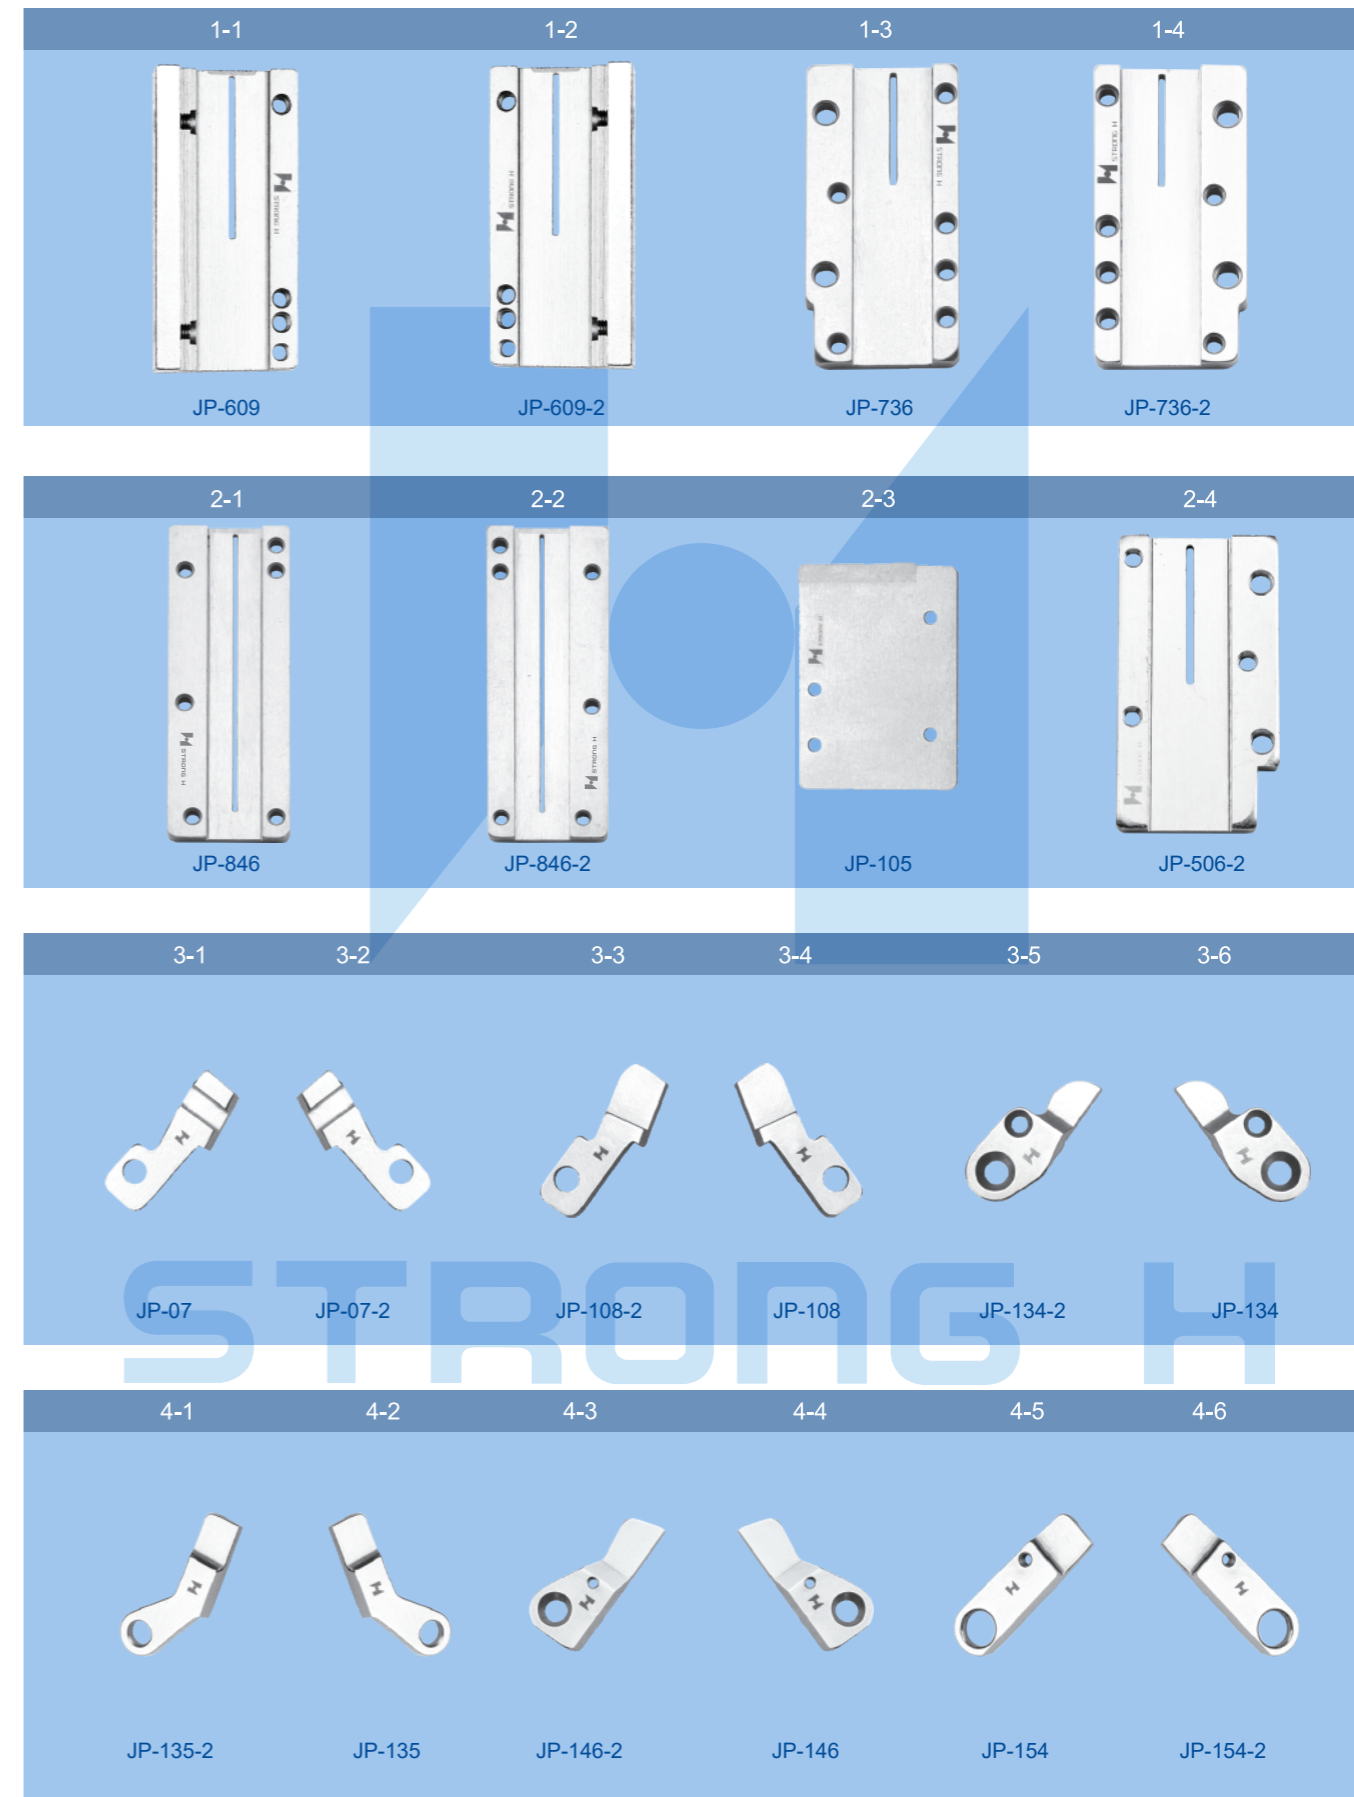

电脑绣花机附亮片绣刀类

KNIVES FOR COMPUTERIZED SEQUIN EMBROIDERY MACHINES

INDUSTRIAL SEWING MACHINES SPARE PARTS